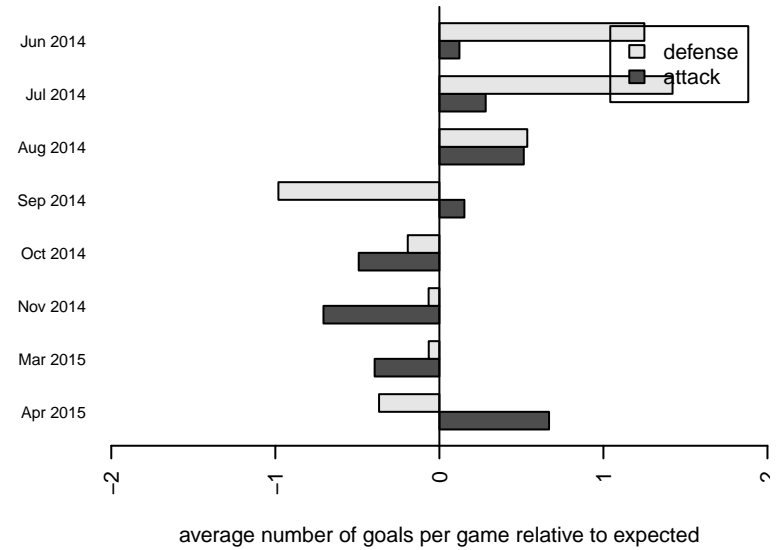

Performance relative to 13 month average