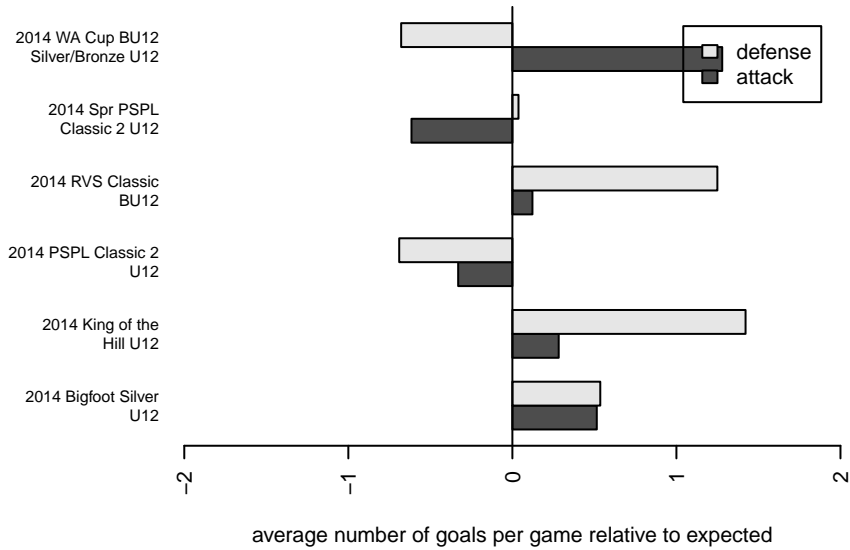

## WPFC Fury White B02

Franklin Pierce SC  
 Tacoma, WA  
 B02 total strength=443  
 attack=0.53 defense=0.16  
 fall league = PSPL Classic 2 U12  
 spr league = Spr PSPL Classic 2 U12

alt names used:  
 FPSC FURY 02WHITE ()  
 FPSC Fury 02 White  
 FPSC Fury White  
 FPSC Fury B02 White  
 FPSC Fury B02 White  
 FPSC FURY B02 WHITE (WA)

Venues played:  
 2013 WA Cup BU11 Bronze U11  
 2014 RVS Classic BU12  
 2014 King of the Hill U12  
 2014 Bigfoot Silver U12  
 2014 PSPL Classic 2 U12  
 2014 Spr PSPL Classic 2 U12  
 2014 WA Cup BU12 Silver/Bronze U12

**attack and defense variance (black dot)  
relative to other teams  
and top 10 in region**

**attack and defense rating  
relative to others at age  
and all opponents in last 13 months**

**Performance relative to 13 month average**