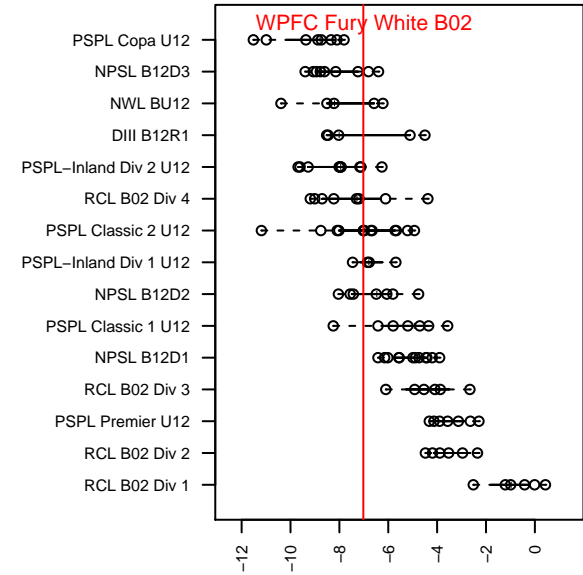

## WPFC Fury White B02

Franklin Pierce SC  
 Tacoma, WA  
 B02 total strength=443  
 attack=0.53 defense=0.16  
 fall league = PSPL Classic 2 U12  
 spr league = Spr PSPL Classic 2 U12

alt names used:  
 FPSC FURY 02WHITE ()  
 FPSC Fury 02 White  
 FPSC Fury White  
 FPSC Fury B02 White  
 FPSC Fury B02 White  
 FPSC FURY B02 WHITE (WA)

Venues played:  
 2013 WA Cup BU11 Bronze U11  
 2014 RVS Classic BU12  
 2014 King of the Hill U12  
 2014 Bigfoot Silver U12  
 2014 PSPL Classic 2 U12  
 2014 Spr PSPL Classic 2 U12  
 2014 WA Cup BU12 Silver/Bronze U12

**attack and defense variance (black dot)  
relative to other teams  
and top 10 in region**

**attack and defense rating  
relative to others at age  
and all opponents in last 13 months**

**Performance relative to 13 month average**