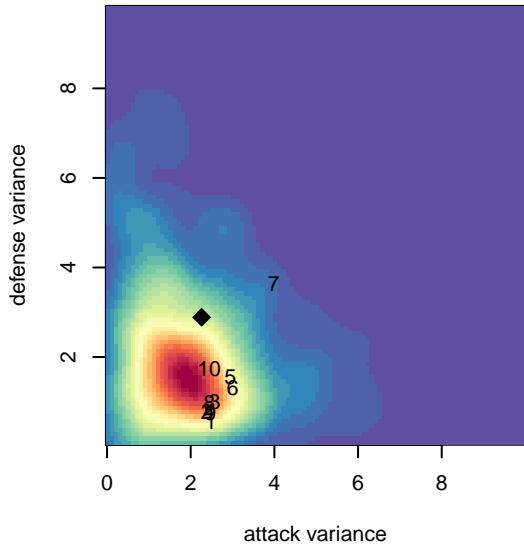

## WPFC Fury White B02

Franklin Pierce SC  
 Tacoma, WA  
 B02 total strength=443  
 attack=0.53 defense=0.16  
 fall league = PSPL Classic 2 U12  
 spr league = Spr PSPL Classic 2 U12

alt names used:  
 FPSC FURY 02WHITE ()  
 FPSC Fury 02 White  
 FPSC Fury White  
 FPSC Fury B02 White  
 FPSC Fury B02 White  
 FPSC FURY B02 WHITE (WA)

**attack and defense variance (black dot)  
relative to other teams  
and top 10 in region**

**attack and defense rating  
relative to others at age  
and all opponents in last 13 months**

**Performance relative to 13 month average**