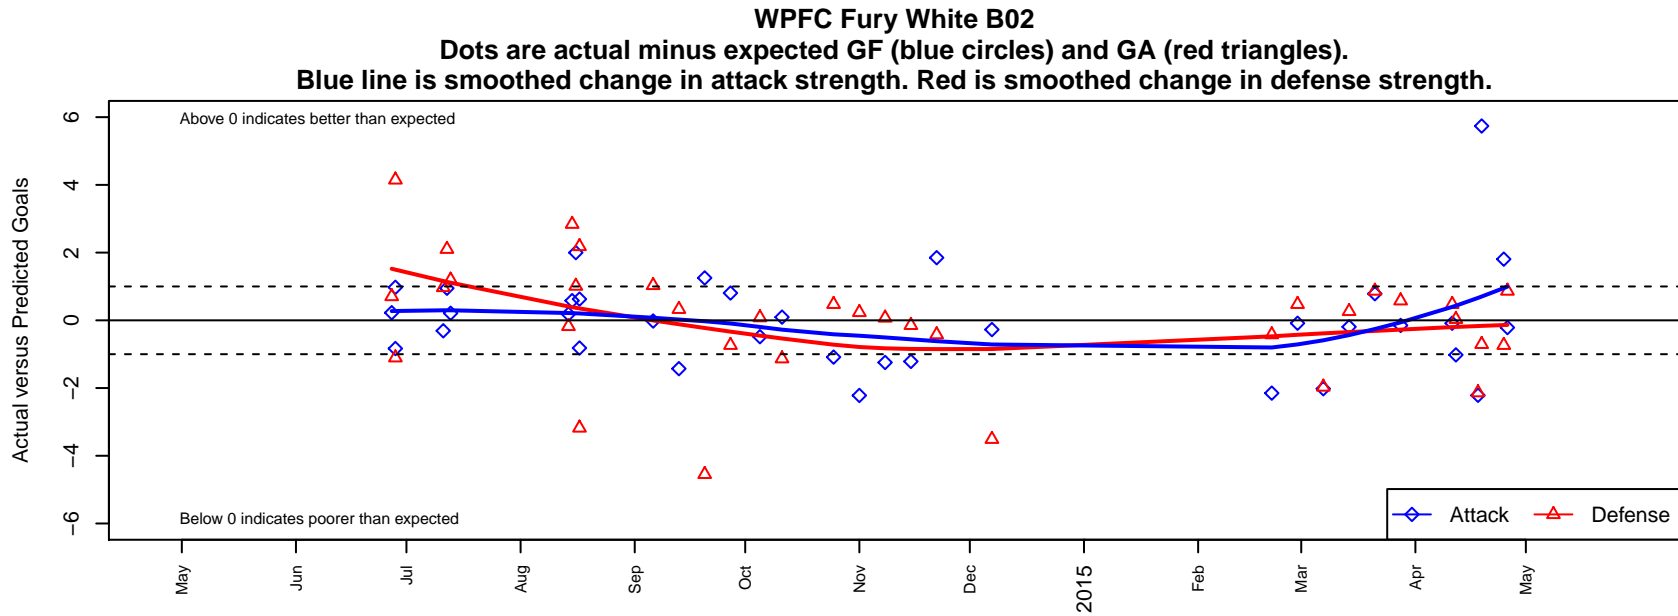

## WPFC Fury White B02

Franklin Pierce SC  
 Tacoma, WA  
 B02 total strength=443  
 attack=0.53 defense=0.16  
 fall league = PSPL Classic 2 U12  
 spr league = Spr PSPL Classic 2 U12

alt names used:  
 FPSC FURY 02WHITE ()  
 FPSC Fury 02 White  
 FPSC Fury White  
 FPSC Fury B02 White  
 FPSC Fury B02 White  
 FPSC FURY B02 WHITE (WA)

**attack and defense variance (black dot)  
relative to other teams  
and top 10 in region**

**attack and defense rating  
relative to others at age  
and all opponents in last 13 months**

**Performance relative to 13 month average**