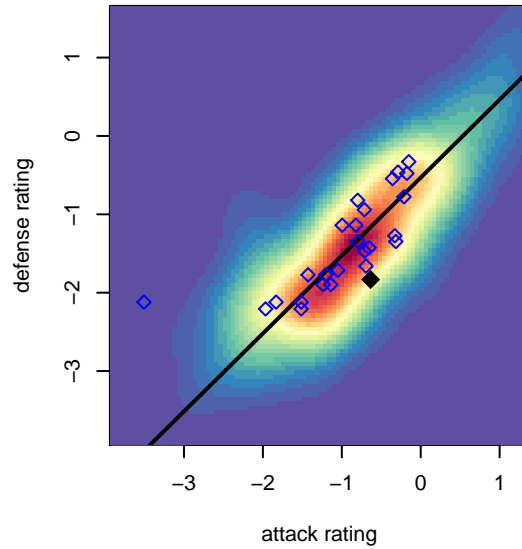

## WPFC Fury White B02

Franklin Pierce SC  
 Tacoma, WA  
 B02 total strength=443  
 attack=0.53 defense=0.16  
 fall league = PSPL Classic 2 U12  
 spr league = Spr PSPL Classic 2 U12

alt names used:  
 FPSC FURY 02WHITE ()  
 FPSC Fury 02 White  
 FPSC Fury White  
 FPSC Fury B02 White  
 FPSC Fury B02 White  
 FPSC FURY B02 WHITE (WA)

**attack and defense variance (black dot)  
relative to other teams  
and top 10 in region**

**attack and defense rating  
relative to others at age  
and all opponents in last 13 months**

**Performance relative to 13 month average**